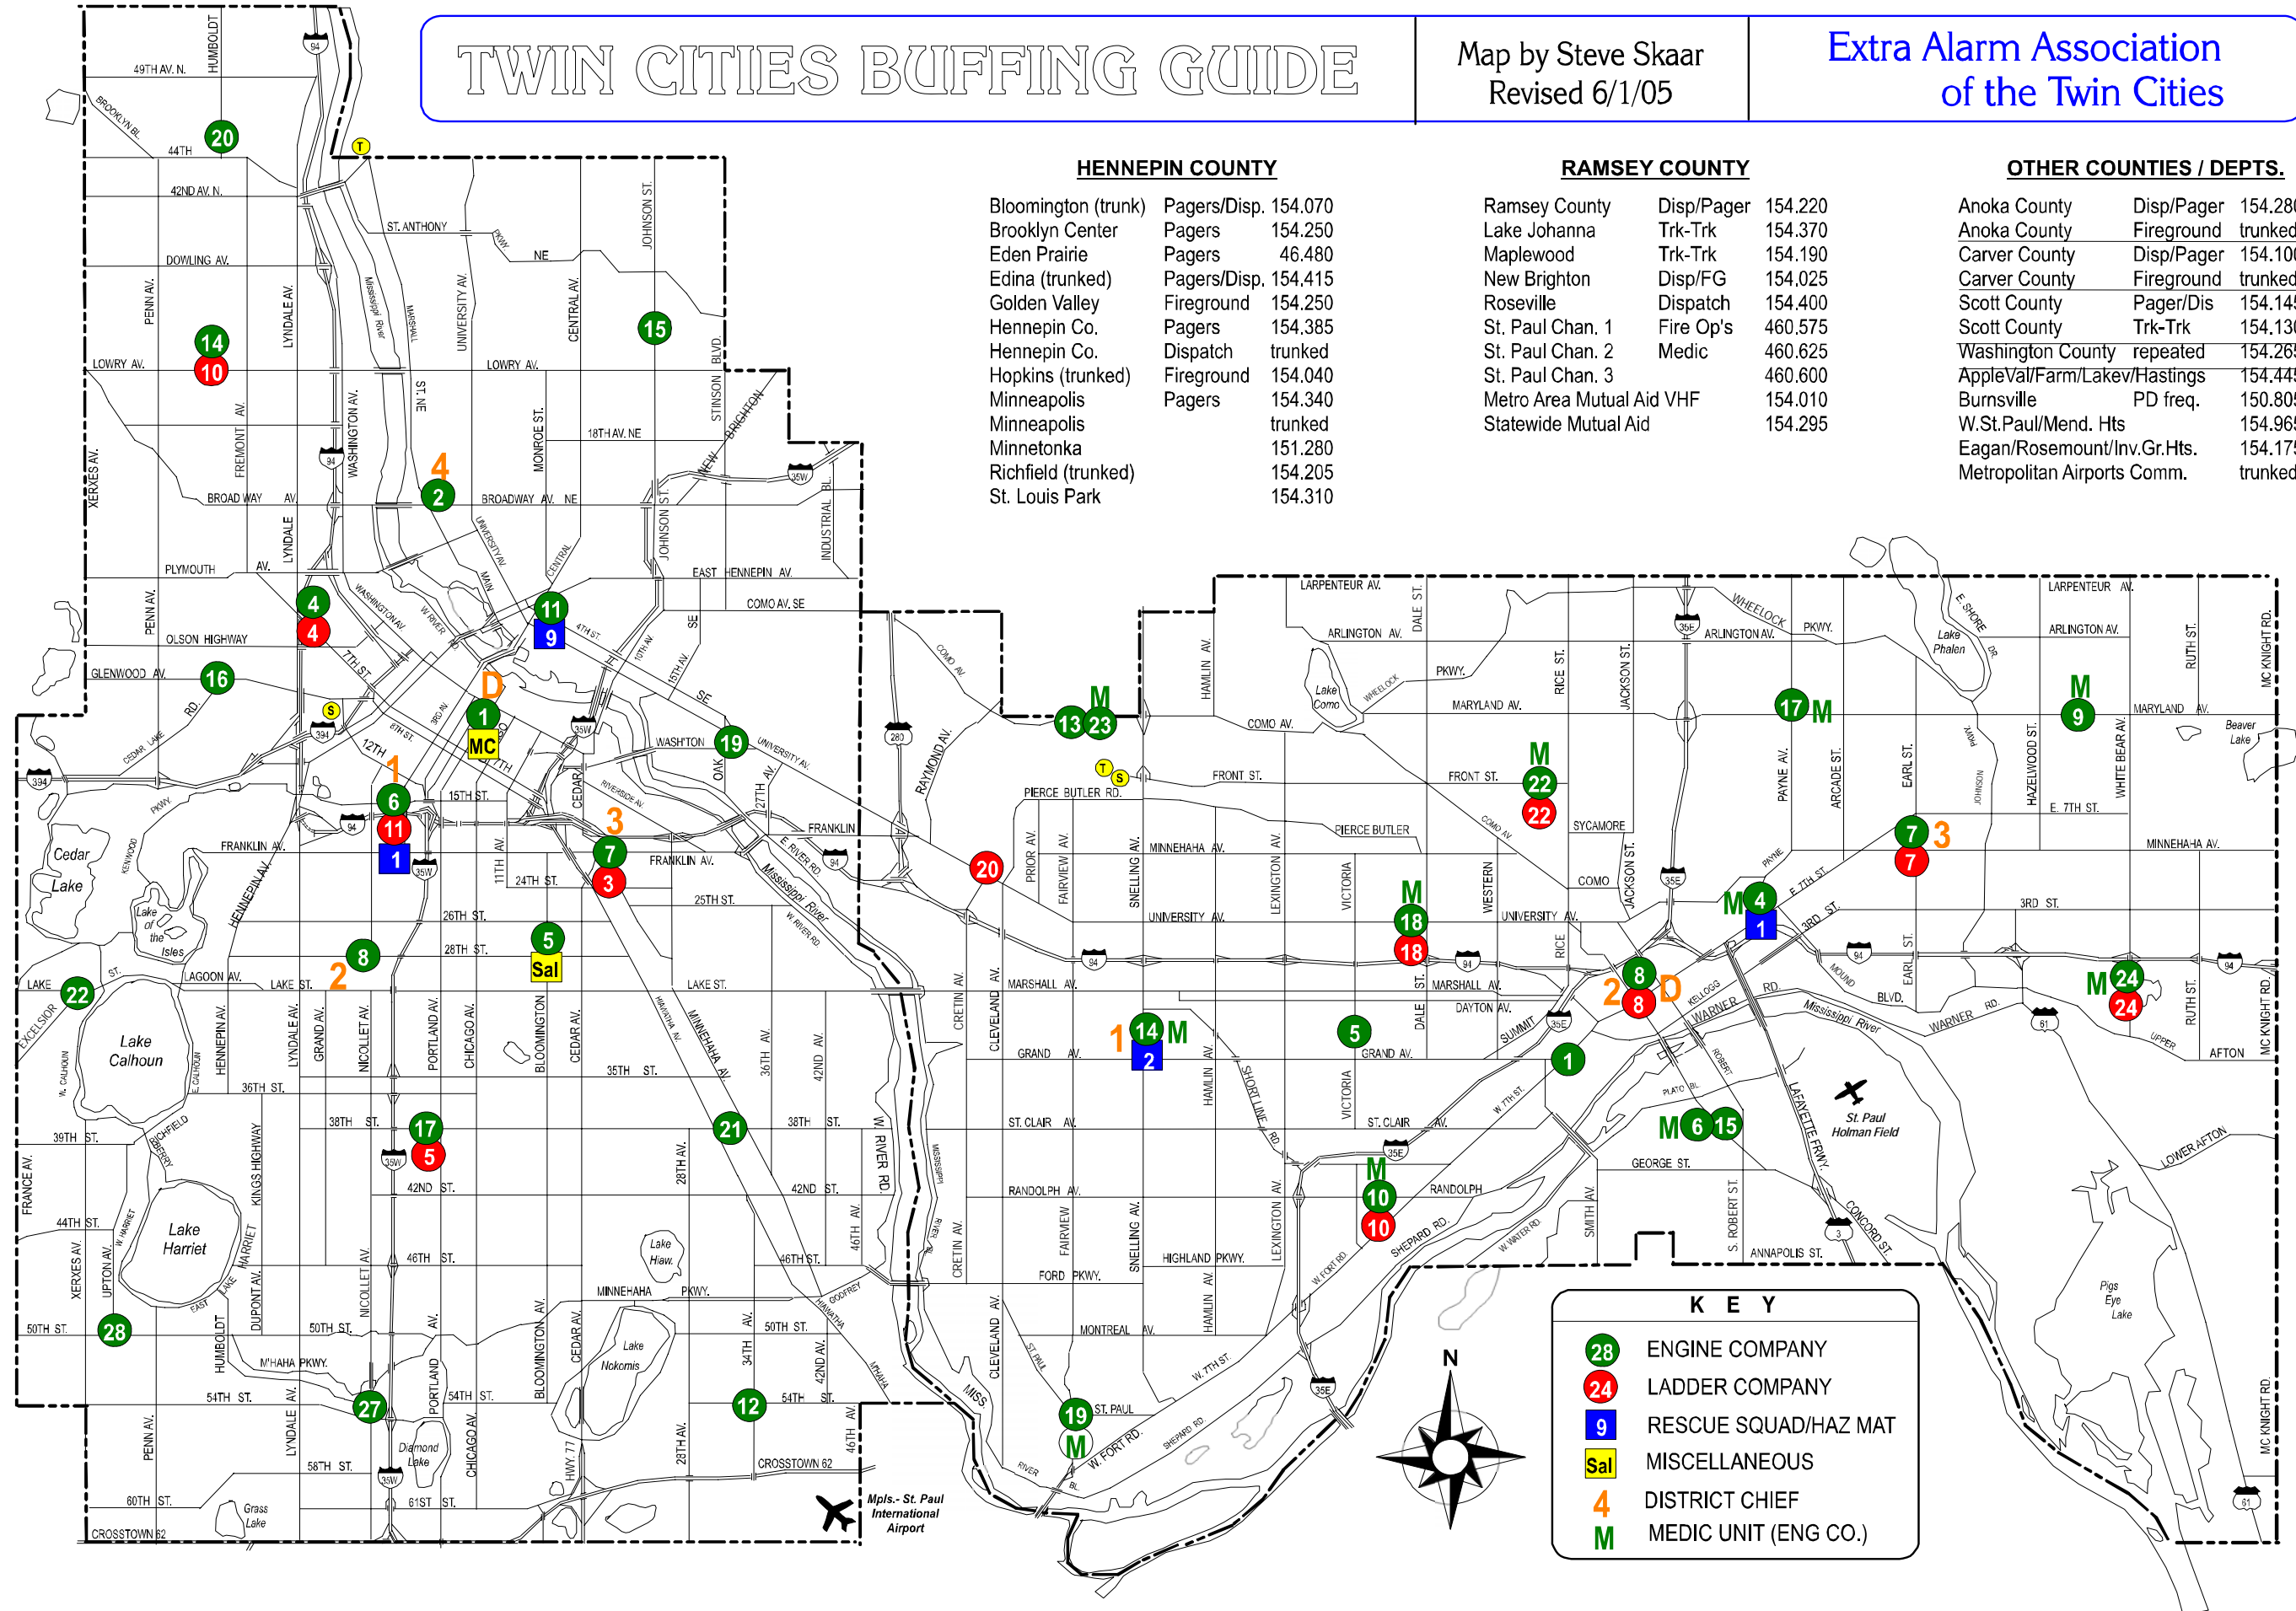

# TWIN CITIES BUFFING GUIDE

Map by Steve Skaar  
Revised 6/1/05

Extra Alarm Association  
of the Twin Cities

## HENNEPIN COUNTY

Bloomington (trunk)	Pagers/Disp.	154.070
Brooklyn Center	Pagers	154.250
Eden Prairie	Pagers	46.480
Edina (trunked)	Pagers/Disp.	154.415
Golden Valley	Fireground	154.250
Hennepin Co.	Pagers	154.385
Hennepin Co.	Dispatch	trunked
Hopkins (trunked)	Fireground	154.040
Minneapolis	Pagers	154.340
Minneapolis		trunked
Minnetonka		151.280
Richfield (trunked)		154.205
St. Louis Park		154.310

## RAMSEY COUNTY

Ramsey County	Disp/Pager	154.220
Lake Johanna	Trk-Trk	154.370
Maplewood	Trk-Trk	154.190
New Brighton	Disp/FG	154.025
Roseville	Dispatch	154.400
St. Paul Chan. 1	Fire Op's	460.575
St. Paul Chan. 2	Medic	460.625
St. Paul Chan. 3		460.600
Metro Area Mutual Aid VHF		154.010
Statewide Mutual Aid		154.295

## OTHER COUNTIES / DEPTS.

Anoka County	Disp/Pager	154.280
Anoka County	Fireground	trunked
Carver County	Disp/Pager	154.100
Carver County	Fireground	trunked
Scott County	Pager/Dis	154.145
Scott County	Trk-Trk	154.130
Washington County	repeated	154.265
AppleVal/Farm/Lakev/Hastings		154.445
Burnsville	PD freq.	150.805
W.St.Paul/Mend. Hts		154.965
Eagan/Rosemount/Inv.Gr.Hts.		154.175
Metropolitan Airports Comm.		trunked